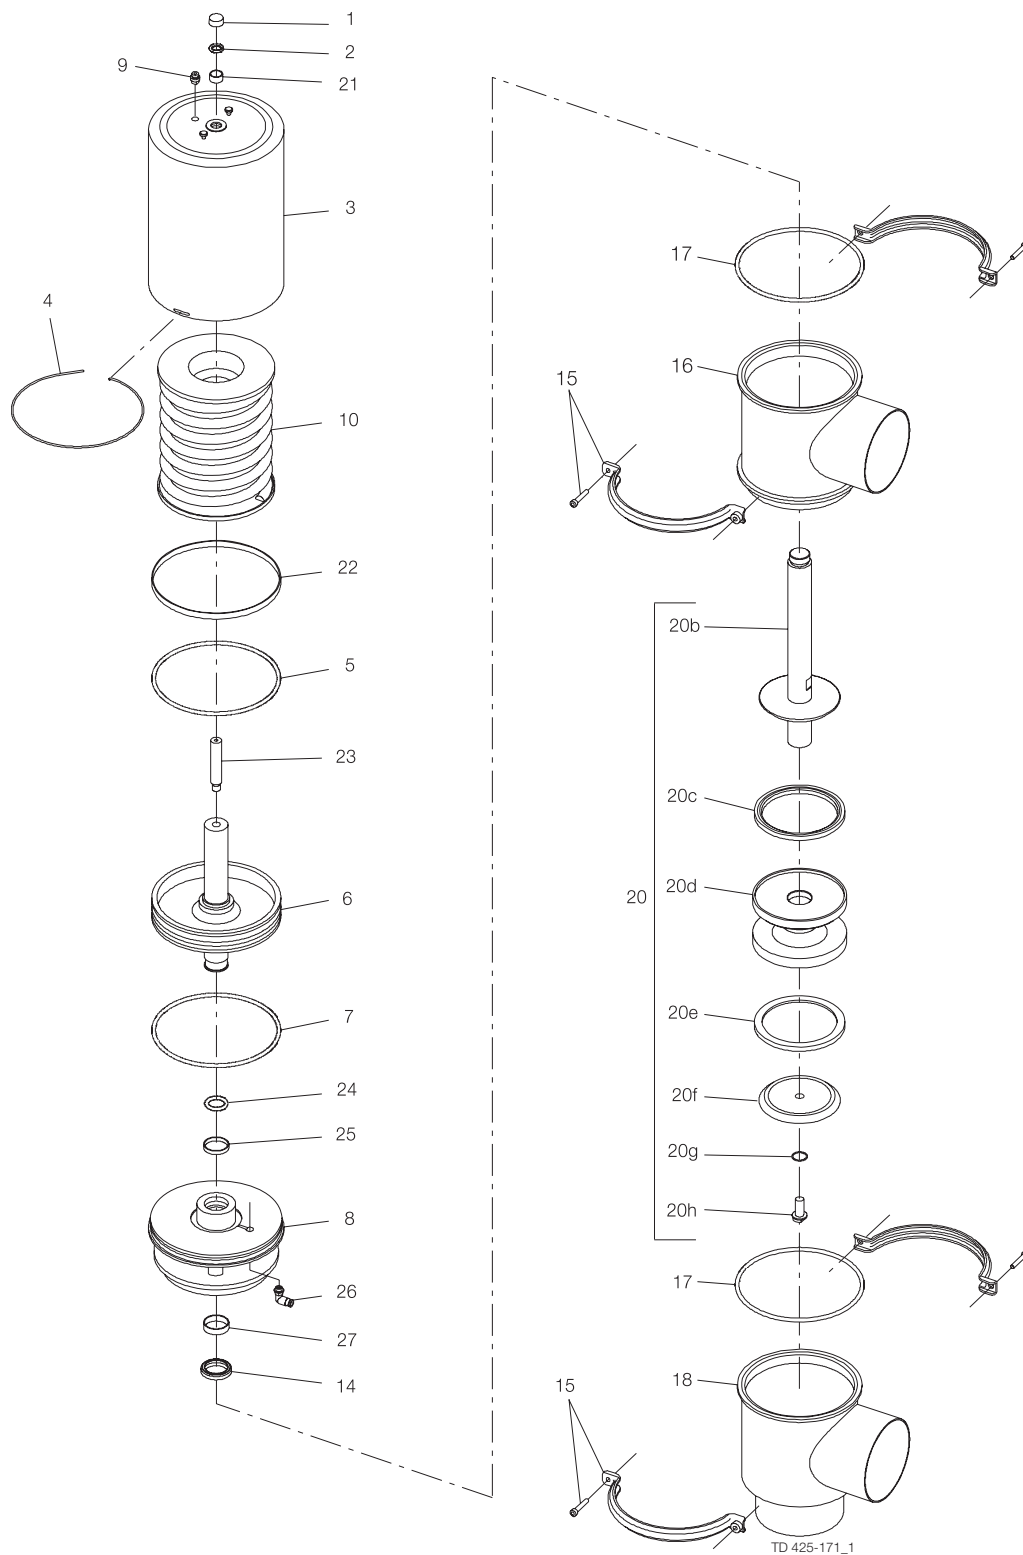

Unique Single Seat Valve - change-over valve - DN125-150

Surface roughness, product wetted parts: Ra ≤ 0.8 µm

Pos	Qty	Denomination	DN 125	DN 150
Valve Body				
16	1	Valve body, upper, 1 port DIN	9612-4578-03	9612-4579-03
	1	Valve body, upper, 2 ports DIN	9612-4578-04	9612-4579-04
18	1	Valve body, lower, 2 ports DIN	9612-4405-03	9612-4406-03
	1	Valve body, lower, 3 ports DIN	9612-4405-04	9612-4406-04
Valve Plug				
20	1	Plug, double,complete, EPDM (standard)	9612-4566-07	9612-4566-10
	1	Plug, double,complete, NBR	9612-4566-08	9612-4566-11
	1	Plug, double,complete, FPM	9612-4566-09	9612-4566-12
20b	1	Stem	31353-1008-6	31353-1008-7
20d	1	Middle piece	9612-4563-03	9612-4563-04
20f	1	Washer	9612-4384-02	9612-4384-02
20h	1	Screw	9612-4387-02	9612-4387-02
			NC	NO

Service kit for Actuator

□	Service kit EPDM	9611-92-0296	9611-92-0296

DN 125   DN 150

Service kit for Product wetted parts

♦	Service kit EPDM	9611-92-0358	9611-92-0358
♦	Service kit NBR	9611-92-0359	9611-92-0359
♦	Service kit FPM	9611-92-0360	9611-92-0360

Parts marked with □♦ are included in the service kits.

Recommended spare parts: Service kits.

900-093/2