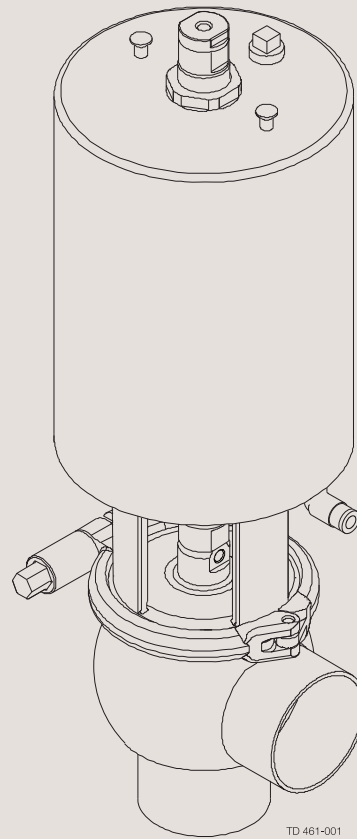

Spare Parts

Unique Single Seat Valve - standard

ESE00199-EN7

2014-10

Original manual