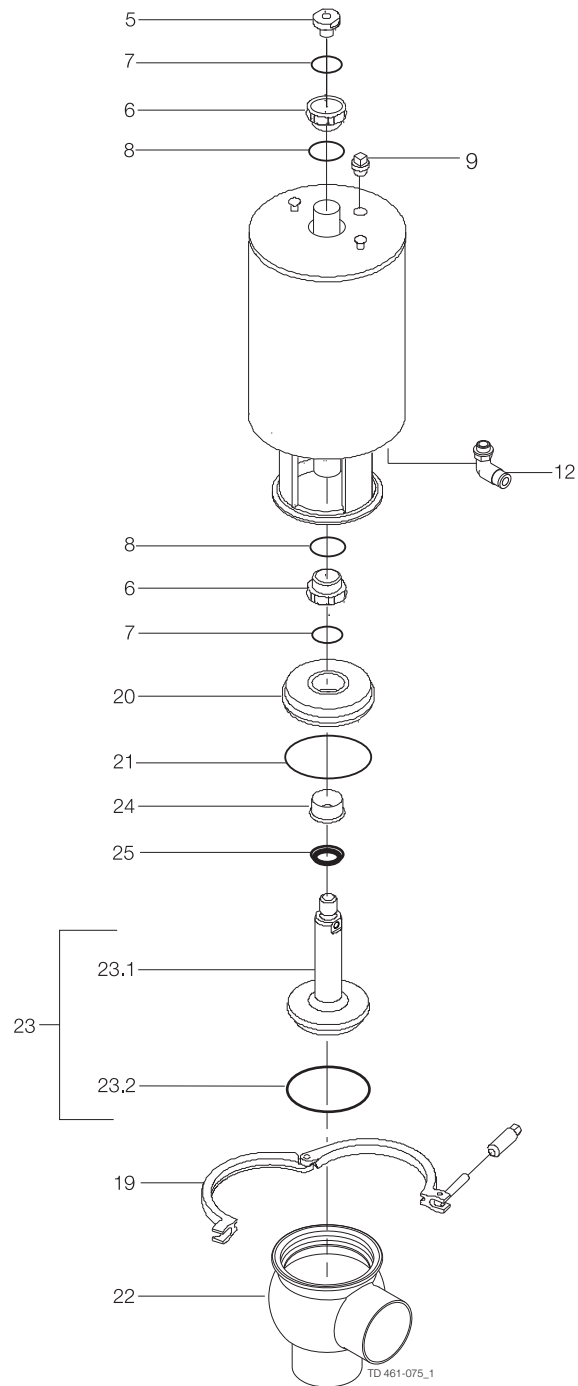

## Table of contents

---

*The information herein is correct at the time of issue but may be subject to change without prior notice*

1. Unique Single Seat Valve - shut off valve - 25-101.6 mm/DN25-100 .....	4
2. Unique Single Seat Valve - shut off valve - DN125-150 .....	6
3. Unique Single Seat Valve - change-over valve - 25-101.6 mm/DN25-100 .....	10
4. Unique Single Seat Valve - change-over valve - DN125-150 .....	12
5. Unique Single Seat Valve - mounting tool .....	16