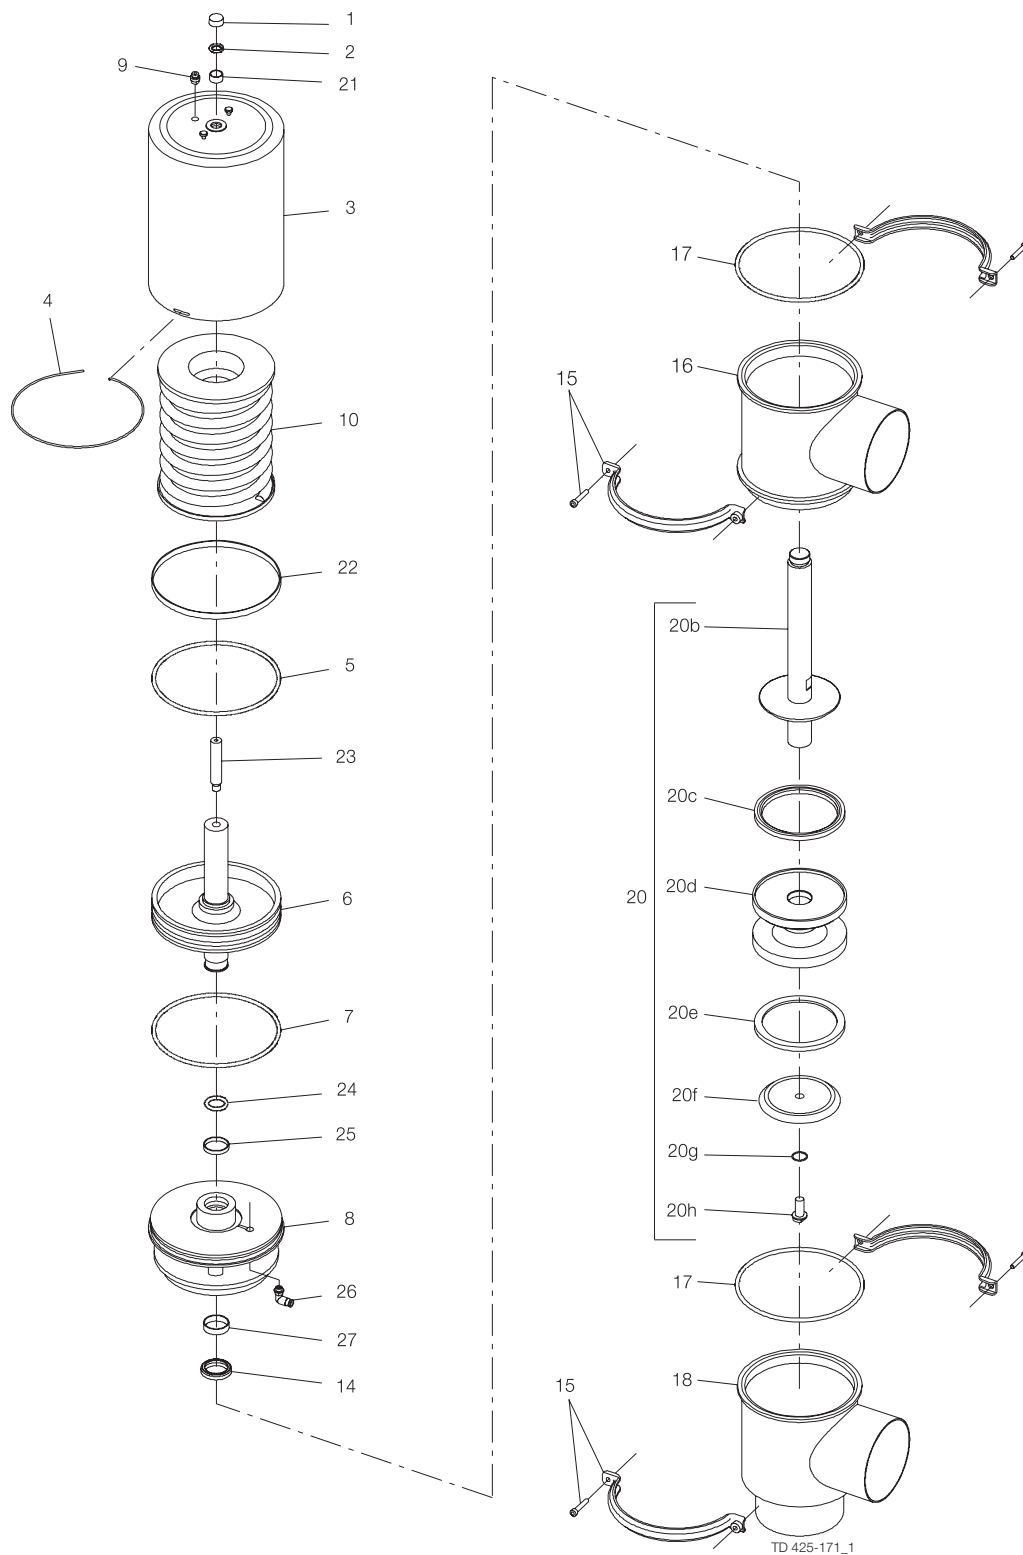

Unique Single Seat Valve - change-over valve - DN125-150

Actuator

Pos	Qty	Denomination	NC	NO
		Actuator, complete	9612-4657-01	9612-4657-02
1	1	Cap	9611-99-3060	9611-99-3060
2	□	1 O-ring	9611-99-3006	9611-99-3006
3	1	Cylinder	9612-4655-01	9612-4655-01
4	□	1 Lock wire	9612-3805-01	9612-3805-01
5	□	1 O-ring	9611-99-3008	9611-99-3008
6	1	Piston	9612-4411-01	9612-4411-02
7	□	1 O-ring	9611-99-2892	9611-99-2892
8	1	Bonnet	9612-5080-01	9612-5080-01
9	1	Plug	31353-0154-1	31353-0154-1
10	1	Spring packet	9612-4413-01	9612-4413-01
21	□	1 Guide ring	9612-2926-16	9612-2926-16
22	□	1 Guide ring	9612-2926-23	9612-2926-23
23	1	Top pin	9612-4408-01	9612-4408-01
24	□	1 O-ring	9611-99-3012	9611-99-3012
25	□	1 Guide ring	9612-2926-20	9612-2926-20
26	1	Air fitting	9611-99-1988	9611-99-1988
27	□	1 Guide ring	9612-2926-21	9612-2926-21

Valve Body Part

Pos	Qty	Denomination	DN 125	DN 150
14	♦	1 Lip seal, EPDM (standard)	9612-3204-07	9612-3204-07
		1 Lip seal, NBR	9612-3204-08	9612-3204-08
		1 Lip seal, FPM	9612-3204-09	9612-3204-09
Clamp				
15	2	Clamp complete	9611-31-105-8	9611-31-105-8
Valve Body				
16		1 Valve body, upper, 1 port DIN	9612-4578-01	9612-4579-01
		1 Valve body, upper, 2 ports DIN	9612-4578-02	9612-4579-02
17	♦	2 Seal ring, EPDM (standard)	9611-99-2937	9611-99-2937
		2 Seal ring, NBR	9611-99-2938	9611-99-2938
		2 Seal ring, FPM	9611-99-2939	9611-99-2939
18		1 Valve body, lower, 2 ports DIN	9612-4405-01	9612-4406-01
		1 Valve body, lower, 3 ports DIN	9612-4405-02	9612-4406-02

Valve Plug

Pos	Qty	Denomination	DN 125	DN 150
20		1 Plug, double,complete, EPDM (standard)	9612-4566-01	9612-4566-04
		1 Plug, double,complete, NBR	9612-4566-02	9612-4566-05
		1 Plug, double,complete, FPM	9612-4566-03	9612-4566-06
20b	1	Stem	9612-4565-01	9612-4565-02
20c	♦	1 Plug seal, EPDM (standard)	9612-4385-01	9612-4385-01
		1 Plug seal, NBR	9612-4385-02	9612-4385-02
		1 Plug seal, FPM	9612-4385-03	9612-4385-03
20d	1	Middle piece	9612-4563-01	9612-4563-02
20e	♦	1 Plug seal, EPDM (standard)	9612-4385-01	9612-4385-01
		1 Plug seal, NBR	9612-4385-02	9612-4385-02
		1 Plug seal, FPM	9612-4385-03	9612-4385-03
20f	1	Washer	9612-4384-01	9612-4384-01
20g	♦	1 O-ring, EPDM (standard)	9611-99-2674	9611-99-2674
		1 O-ring, NBR	9611-99-2675	9611-99-2675
		1 O-ring, FPM	9611-99-2676	9611-99-2676
20h	1	Screw	9612-4387-01	9612-4387-01