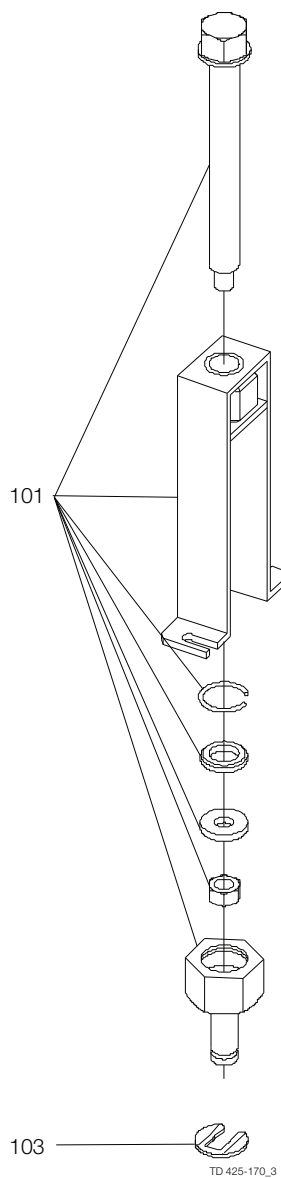

Unique Single Seat Valve - mounting tool

Pos	Qty	Denomination	DN 25-65	DN 80-150
			25-63.5 mm	76.1-101.6 mm
1	1	Service tool only for Maintainable actuator	31353-0219-1	9612-4540-01

TD 900-512

Pos	Qty	Denomination	DN 25-100
			25-101.6 mm
2	1	Tool for bushing (pos. 24)	9613-1609-01

TD 900-518

Pos	Qty	Denomination	DN 25	DN 40	DN 50	DN65	DN 80	DN 100
			25 mm	38 mm	51 mm	63.5 mm	76.1 mm	101.6 mm
3	1	Mounting tool for elastomer plug seals	Not available	9613-1729-01	9613-1729-02	9613-1729-02	9613-1729-03	9613-1729-03

TD 900-520

Pos	Qty	Denomination	DN125-150
101	1	Lifting tool complete	31353-0800-1
103	1	Clip	31353-0730-1