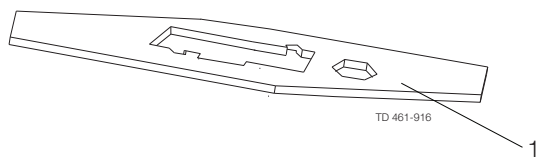

Unique Single Seat Valve - mounting tool

Pos	Qty	Denomination	DN 25-65	DN 80-150
			25-63.5 mm	76.1-101.6 mm
1	1	Service tool only for Maintainable actuator	31353-0219-1	9612-4540-01

TD 900-512

Pos	Qty	Denomination	DN 25-100
			25-101.6 mm
2	1	Tool for bushing (pos. 24)	9613-1609-01

TD 900-518

Pos	Qty	Denomination	DN 25	DN 40	DN 50	DN65	DN 80	DN 100
			25 mm	38 mm	51 mm	63.5 mm	76.1 mm	101.6 mm
3	1	Mounting tool for elastomer plug seals	Not available	9613-1729-01	9613-1729-02	9613-1729-02	9613-1729-03	9613-1729-03

TD 900-520

Pos	Qty	Denomination	DN125-150
101	1	Lifting tool complete	31353-0800-1
103	1	Clip	31353-0730-1