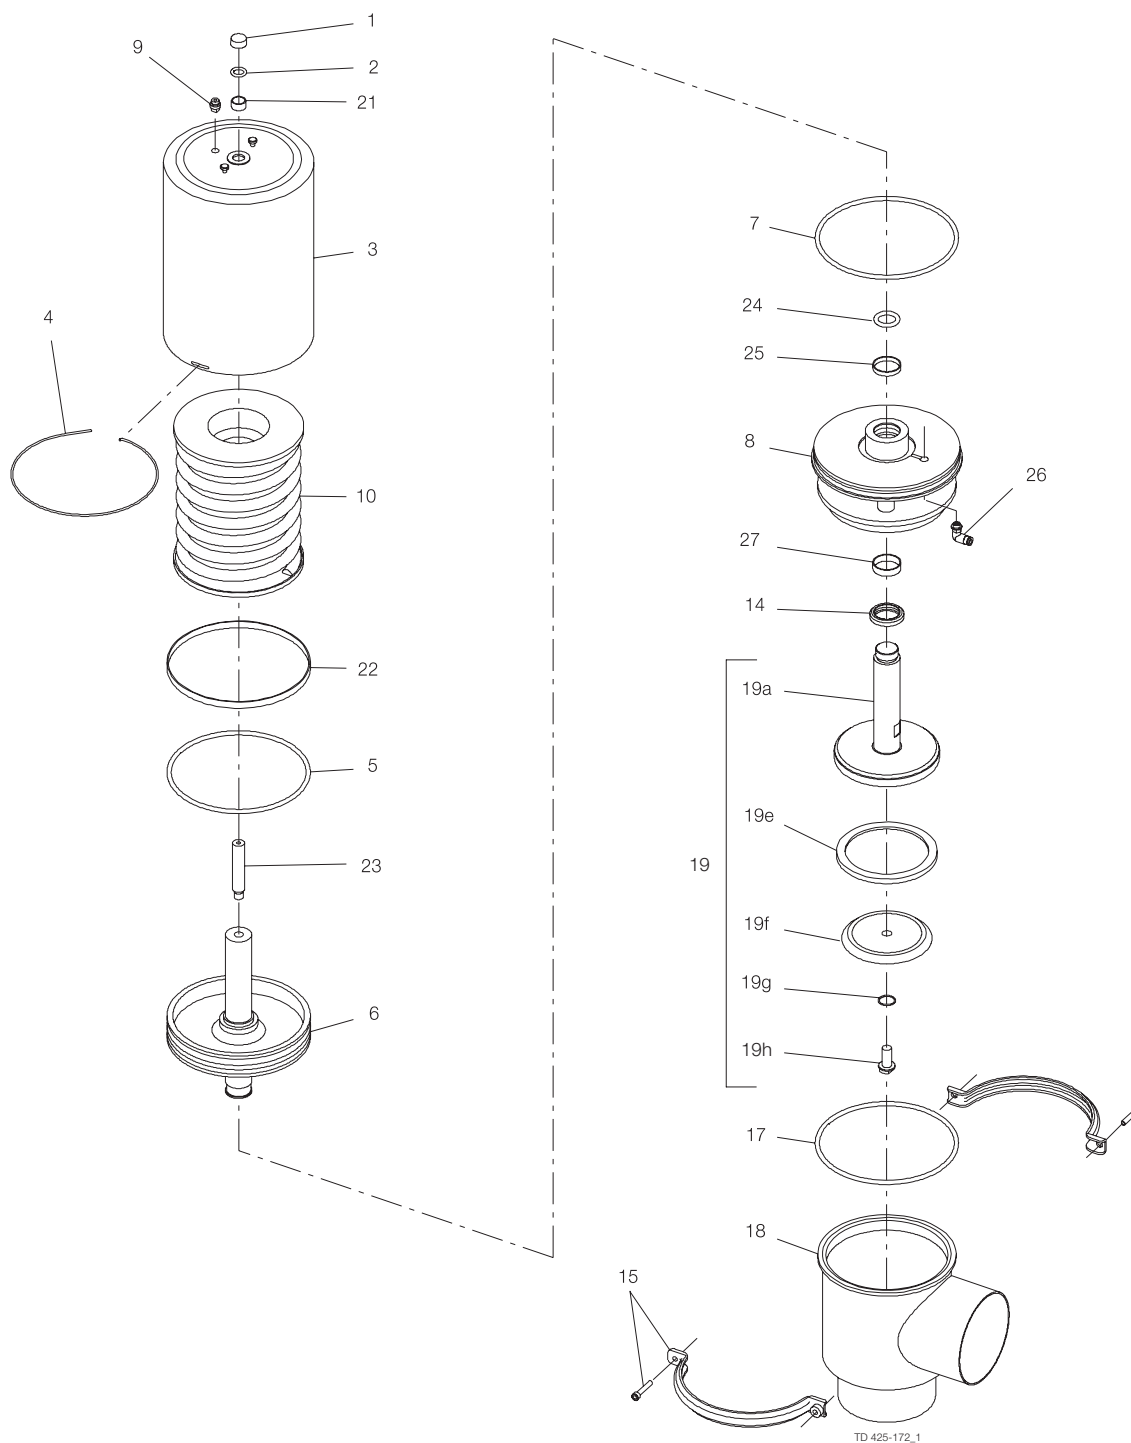

**Service kit for actuator**

□	Service kit, actuator .....	9611926500	9611926500	9611926500	9611926500	9611926500	9611926500	9611926500
---	-----------------------------	------------	------------	------------	------------	------------	------------	------------

Parts marked with □ are included in the service kits (actuator)

Parts marked with ◆ are included in the service kits (product wetted parts)

Tool for bushing (pos. 24) - item no: 9613160901

Unique Single Seat Valve - shut off valve - DN125-150