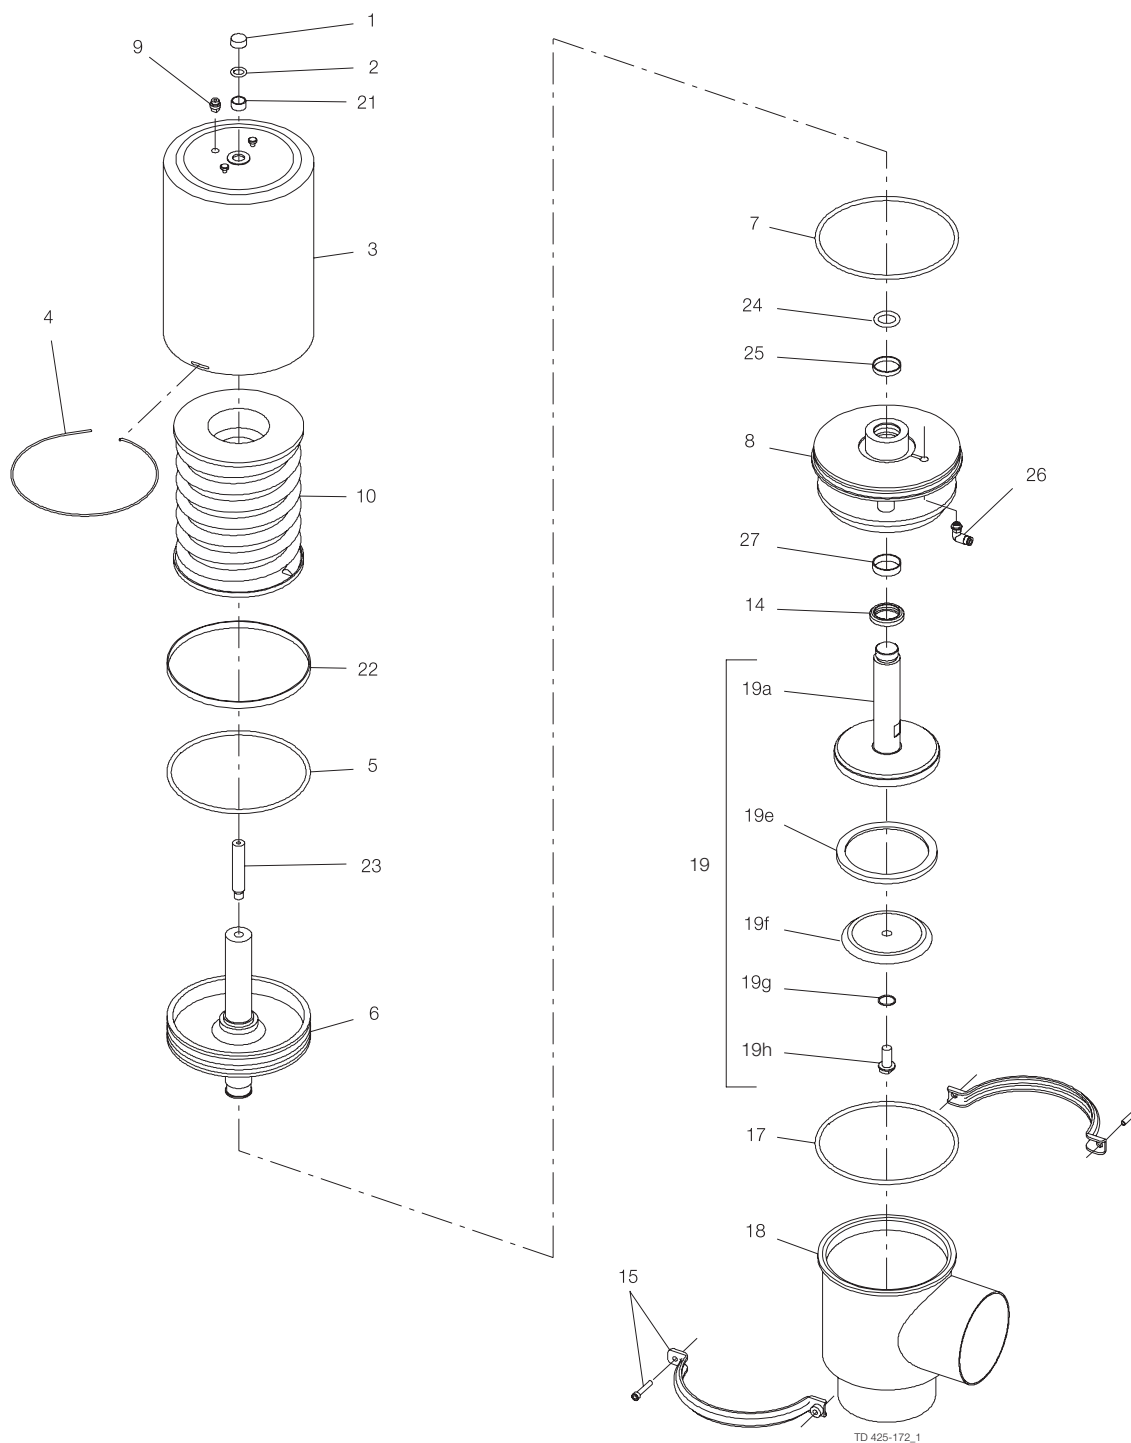

Parts marked with □ are included in the service kits (actuator)

Parts marked with ◆ are included in the service kits (product wetted parts)

Tool for bushing (pos. 24) - item no: 9613160901

Unique Single Seat Valve - shut off valve - DN125-150

Valve Body Part

Pos	Qty	Denomination	DN 125	DN 150
14	♦	Lip seal, EPDM (standard) .....	9612-3204-07	9612-3204-07
		Lip seal, NBR .....	9612-3204-08	9612-3204-08
		Lip seal, FPM .....	9612-3204-09	9612-3204-09
<b>Clamp</b>				
15	1	Clamp complete .....	9611-31-105-8	9611-31-105-8
<b>Valve Body</b>				
17	♦	Seal ring, EPDM (standard) .....	9611-99-2937	9611-99-2937
		Seal ring, NBR .....	9611-99-2938	9611-99-2938
		Seal ring, FPM .....	9611-99-2939	9611-99-2939
18	1	Valve body, 2 ports DIN .....	9612-4405-01	9612-4406-01
		Valve body, 3 ports DIN .....	9612-4405-02	9612-4406-02
<b>Valve Plug</b>				
19	1	Plug, single, complete EPDM (standard) .....	9612-4380-01	9612-4380-04
		Plug, single, complete NBR .....	9612-4380-02	9612-4380-05
		Plug, single, complete FPM .....	9612-4380-03	9612-4380-06
19a	1	Stem .....	9612-4383-01	9612-4383-02
19e	♦	Plug seal, EPDM (standard) .....	9612-4385-01	9612-4385-01
		Plug seal, NBR .....	9612-4385-02	9612-4385-02
		Plug seal, FPM .....	9612-4385-03	9612-4385-03
19f	1	Washer .....	9612-4384-01	9612-4384-01
19g	♦	O-ring, EPDM (standard) .....	9611-99-2674	9611-99-2674
		O-ring, NBR .....	9611-99-2675	9611-99-2675
		O-ring, FPM .....	9611-99-2676	9611-99-2676
19h	1	Screw .....	9612-4387-01	9612-4387-01