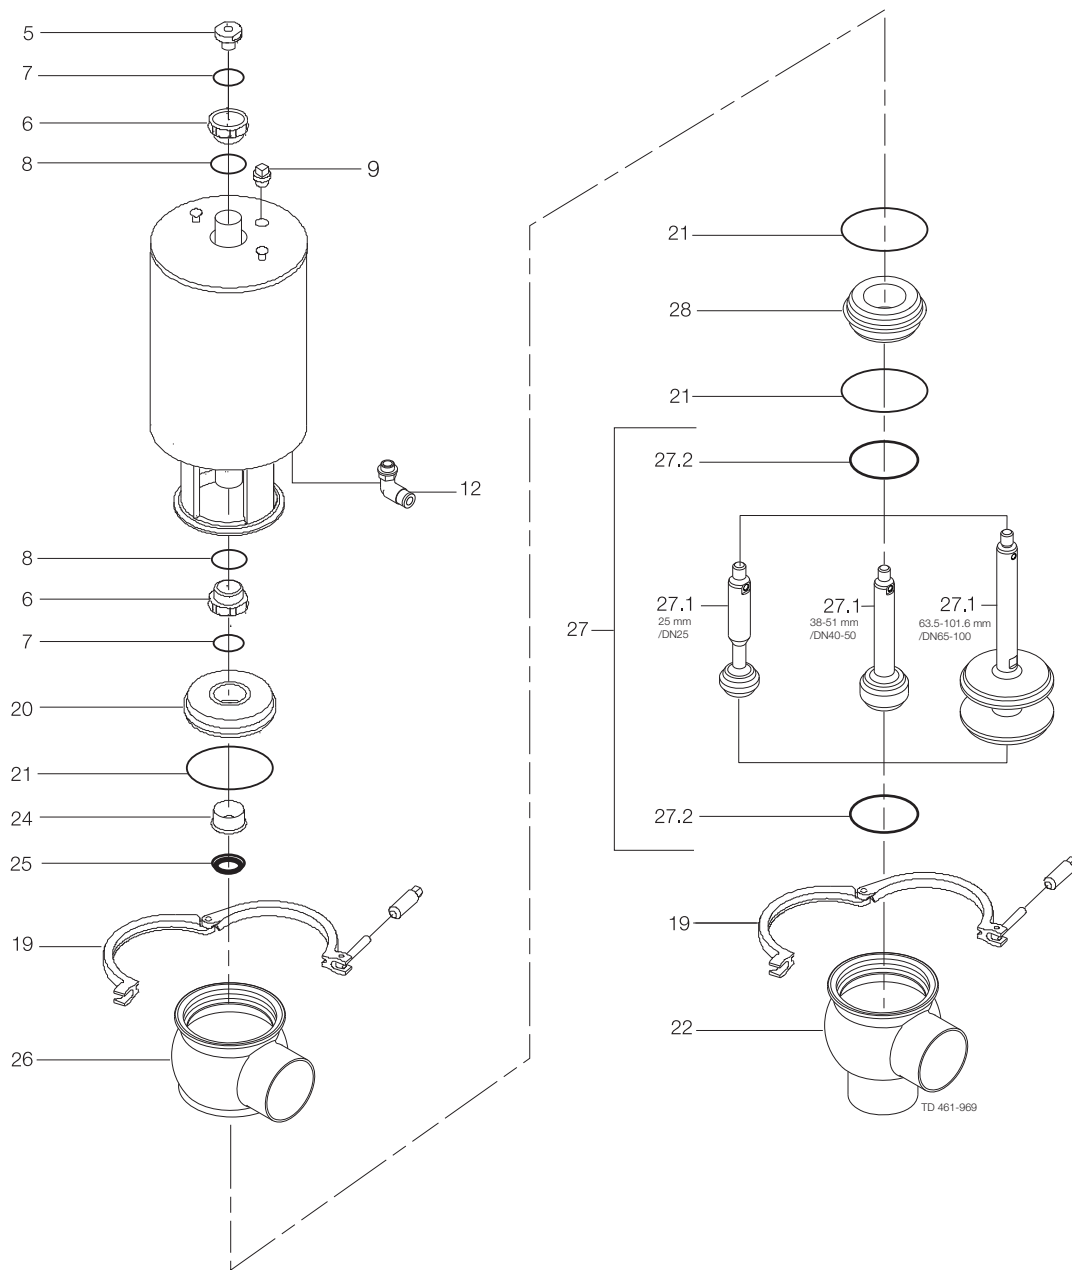

Unique Single Seat Valve - change-over valve - 25-101.6 mm/DN25-100