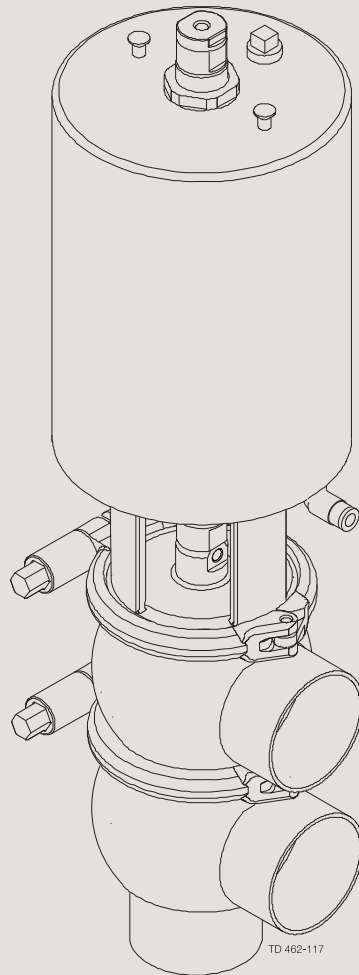

Spare Parts

Unique Single Seat Valve - standard

ESE00199-EN7

2014-10

Original manual