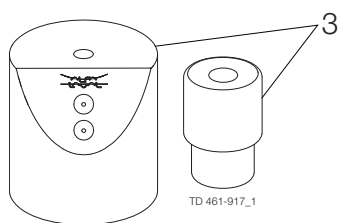

Unique Single Seat Valve - mounting tool

Pos	Qty	Denomination	DN 25-65	DN 80-150
			25-63.5 mm	76.1-101.6 mm
1	1	Service tool only for Maintainable actuator	31353-0219-1	9612-4540-01

TD 900-512

Pos	Qty	Denomination	DN 25-100
			25-101.6 mm
2	1	Tool for bushing (pos. 24)	9613-1609-01

TD 900-518

Pos	Qty	Denomination	DN 25	DN 40	DN 50	DN65	DN 80	DN 100
			25 mm	38 mm	51 mm	63.5 mm	76.1 mm	101.6 mm
3	1	Mounting tool for elastomer plug seals	Not available	9613-1729-01	9613-1729-02	9613-1729-02	9613-1729-03	9613-1729-03

TD 900-520

Pos	Qty	Denomination	DN125-150
101	1	Lifting tool complete	31353-0800-1
103	1	Clip	31353-0730-1